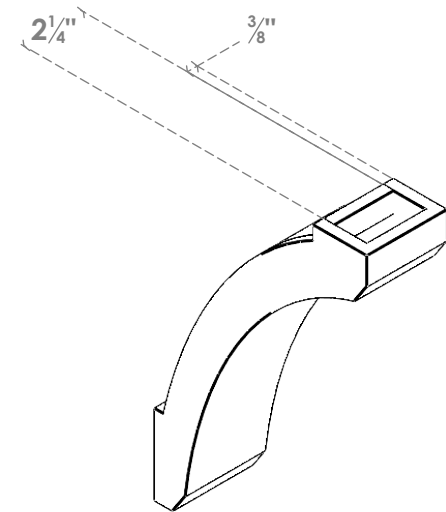

ITEM NUMBER: BRCPO030X08000X12000LFT

3"W X 8"D X 12"H LAFAYETTE ARCHITECTURAL GRADE PVC OPEN BRACE

SIDE PROFILE

FRONT PROFILE

ISOMETRIC

EKENA MILLWORK
2300 WEST MAIN ST.
CLARKSVILLE, TX 75426
TOLL FREE: 866-607-0453
WWW.EKENAMILLWORK.COM