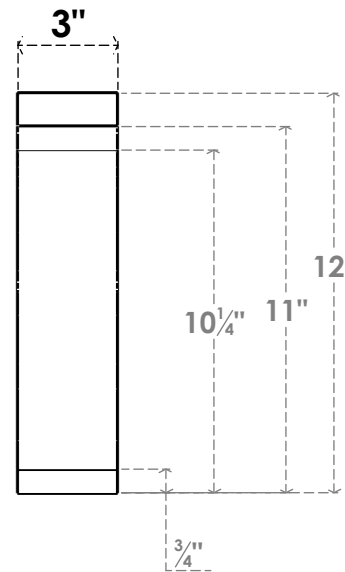

ITEM NUMBER: BRCPO030X08000X12000LFT

3"W X 8"D X 12"H LAFAYETTE ARCHITECTURAL GRADE PVC OPEN BRACE

SIDE PROFILE

FRONT PROFILE

ISOMETRIC

EKENA MILLWORK
2300 WEST MAIN ST.
CLARKSVILLE, TX 75426
TOLL FREE: 866-607-0453
WWW.EKENAMILLWORK.COM

NOTES

1. INSTALLATION TO BE COMPLETED IN ACCORDANCE WITH MANUFACTURER'S SPECIFICATIONS.
2. DRAWING MAY NOT BE TO SCALE
3. THIS DRAWING IS INTENDED FOR DESIGN AND PLANNING PURPOSES ONLY.
4. ALL INFORMATION CONTAINED HEREIN WAS CURRENT AT THE TIME OF DEVELOPMENT BUT MUST BE REVIEWED AND APPROVED BY THE PRODUCT MANUFACTURER TO BE CONSIDERED ACCURATE.
5. ARCHITECTURAL GRADE PVC PRODUCTS ARE MADE FROM EXPANDED CELLULAR PVC AND COME NATURALLY WHITE BUT MAY BE PAINTED