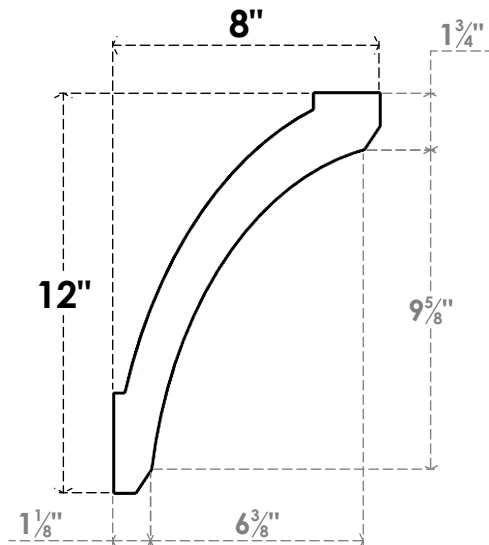

ITEM NUMBER: BRCPO030X08000X12000LFT

3"W X 8"D X 12"H LAFAYETTE ARCHITECTURAL GRADE PVC OPEN BRACE

SIDE PROFILE

FRONT PROFILE

ISOMETRIC

EKENA MILLWORK
2300 WEST MAIN ST.
CLARKSVILLE, TX 75426
TOLL FREE: 866-607-0453
WWW.EKENAMILLWORK.COM